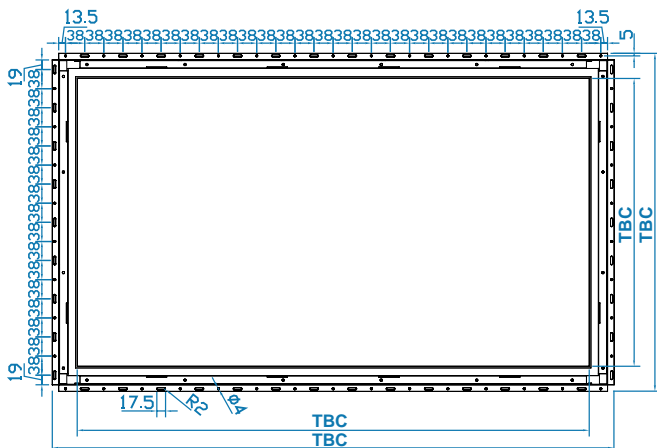

Options

- 3G / HD / SD-SDI Broadcast-grade input
- **MC** Multi-display control solution
- 48V or 24VDC power
- MIL-type or lockable connector
- TV - Analog

Basic I/O

Specifications

LCD Panel

Manufacturer :	LG
Size (diagonal) :	47" Widescreen TFT
Max resolution :	1920 x 1080
Brightness (cd/m2) :	350
Backlight :	LED
Colors :	16.7 M, 8-bit
Contrast ratio (typ) :	1400 : 1
Viewing angle (H/V) :	178° x 178°
Active area (mm) :	1040 x 585
MTBF (hrs) :	50,000
Signal input :	HDMI / DVI-D / VGA / S-Video / RCA

Diagrams (mm)

Front View

Side View

Rear View

**Diagrams will be updated soon