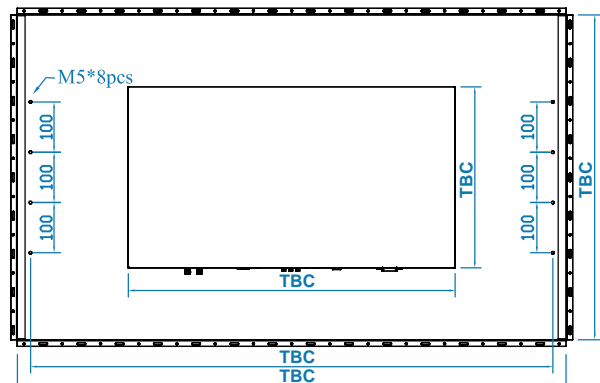

Options

- 3G / HD / SD-SDI Broadcast-grade input
- **MC** Multi-display control solution
- 48V or 24VDC power
- MIL-type or lockable connector
- TV - Analog

Basic I/O

Specifications

LCD Panel

Manufacturer :	LG
Size (diagonal) :	47" Widescreen TFT
Max resolution :	1920 x 1080
Brightness (cd/m2) :	350
Backlight :	LED
Colors :	16.7 M, 8-bit
Contrast ratio (typ) :	1400 : 1
Viewing angle (H/V) :	178° x 178°
Active area (mm) :	1040 x 585
MTBF (hrs) :	50,000
Signal input :	HDMI / DVI-D / VGA / S-Video / RCA

Diagrams (mm)

Front View

Side View

Rear View

**Diagrams will be updated soon